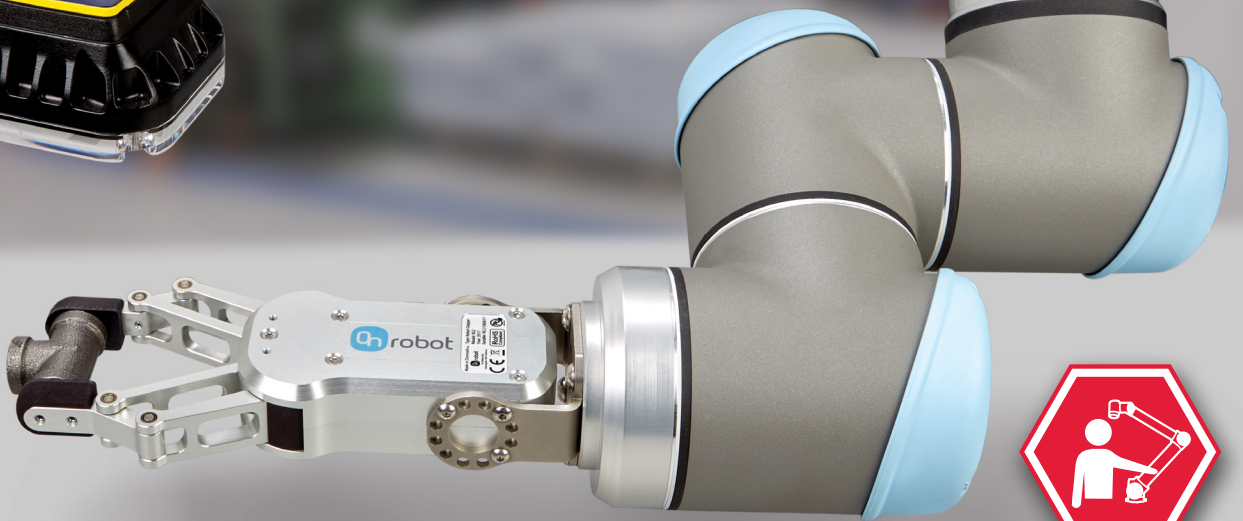

MACHINE
VISION